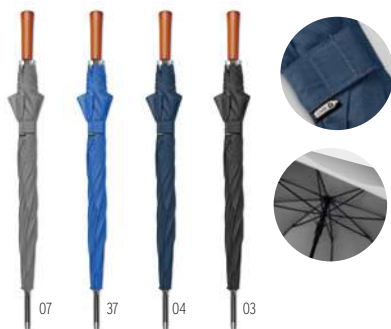

Collection RPET

Tissus durables fabriqués à partir de bouteilles en PET recyclées.

Galway MO9601

Parapluie de 23" en tissu pongé 190T RPET avec mât et baleines en métal plaqué noir. Poignée droite en bois. Ouverture automatique. Fermeture manuelle. **Dimension** Ø103x59,5 cm
Technique marquage Serigraphie*,T1,TD

	50	100	250	500
Prix en €	15,12	14,58	14,04	13,50
Prix marqué 1 coul*	16,64	15,56	14,89	14,35